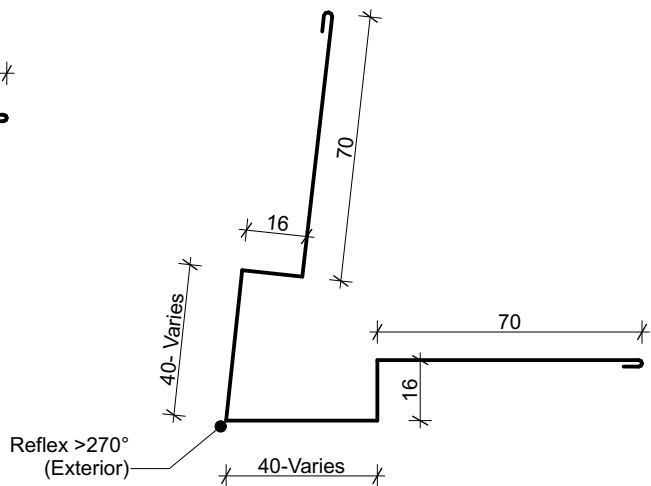

Obtuse
(Exterior)

Reflex <270°
(Exterior)

Acute
(Exterior)

Reflex >270°
(Exterior)

General note:

- All dimensions are suggested minimum
- Contact Nu-Wall for acute angles less than 45°

Nu-Wall cladding vertical on cavity
Typical NU-Wall irregular internal corner flashing profiles

NW-VOC-042.02

Drawn by: Nu-Wall Date: 19/9/2024

Checked by: RL, GT Scale: 1:2 @ A4

© 2021 copyright in this document is the property of Nu-Wall Aluminium Cladding Limited. All rights reserved. Nu-Wall is a registered trademark of Aluminium Product Brands NZ Limited