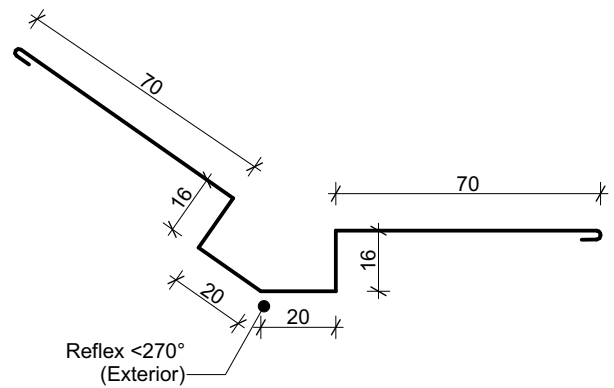

Obtuse
(Exterior)

Reflex <270°
(Exterior)

Acute
(Exterior)

Reflex >270°
(Exterior)

General note:

- All dimensions are suggested minimum
- Contact Nu-Wall for acute angles less than 45°

Nu-Wall cladding vertical on cavity
Typical NU-Wall irregular internal corner flashing profiles