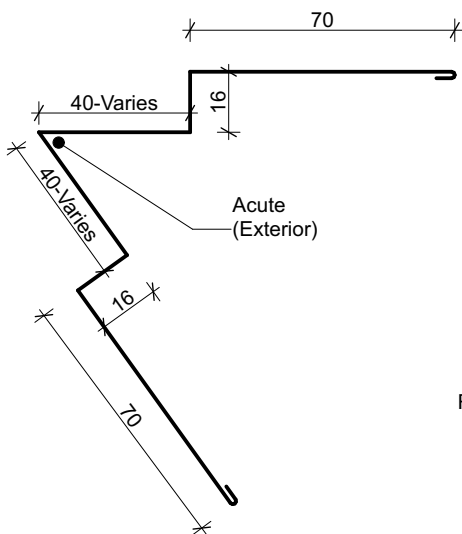

Obtuse
(Exterior)

Reflex <270°
(Exterior)

Acute
(Exterior)

Reflex >270°
(Exterior)

General note:

- All dimensions are suggested minimum
- Contact Nu-Wall for acute angles less than 45°

Nu-Wall cladding vertical on cavity
Typical NU-Wall irregular internal corner flashing profiles