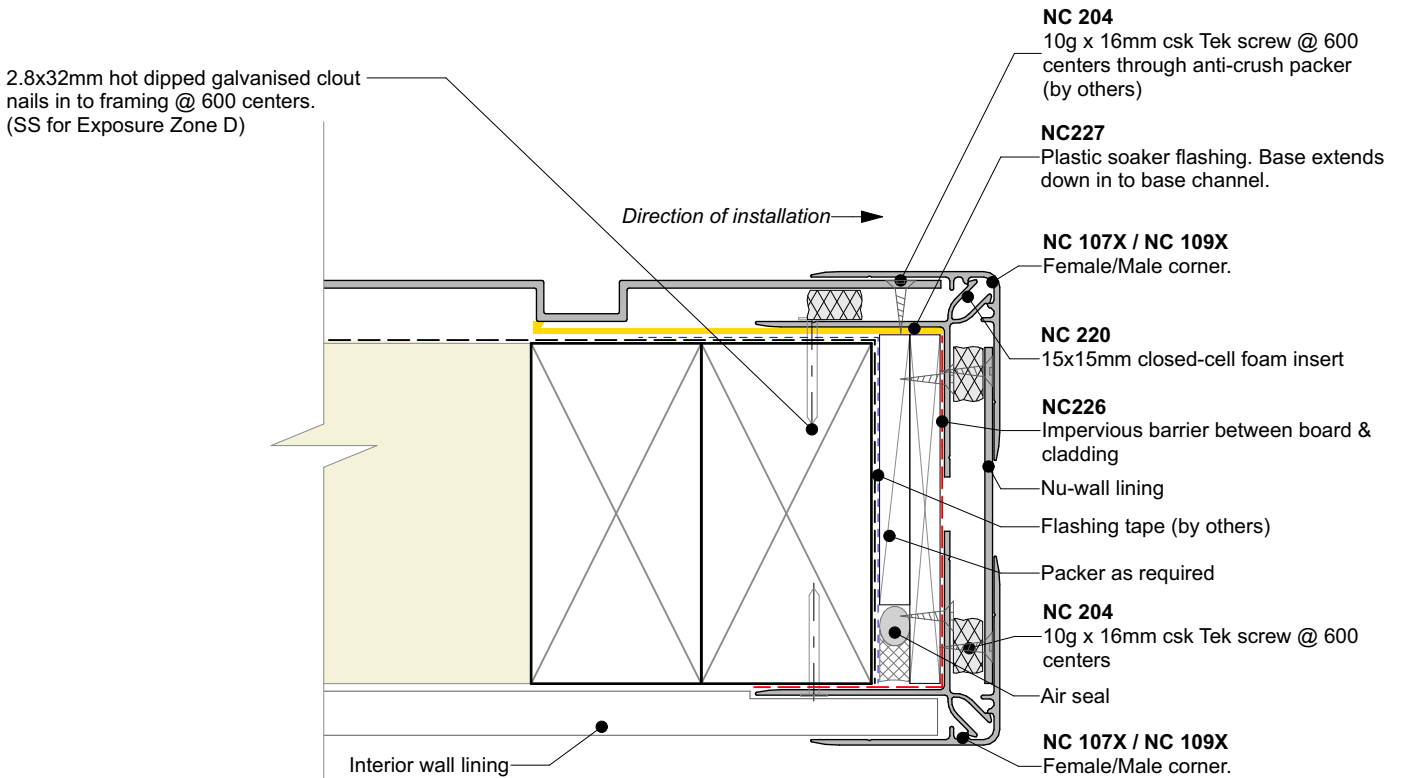

GARAGE DOOR HEAD (Nu-Wall reveal)

GARAGE DOOR JAMB (Nu-Wall reveal)

Nu-Wall cladding vertical direct fix
Typical garage door head - jamb (Nu-Wall Reveal Profile)

NW-VDF-026b.03

Drawn by: Nu-Wall	Date: 19/9/2024
Checked by: RL, GT	Scale: 1:2 @ A4