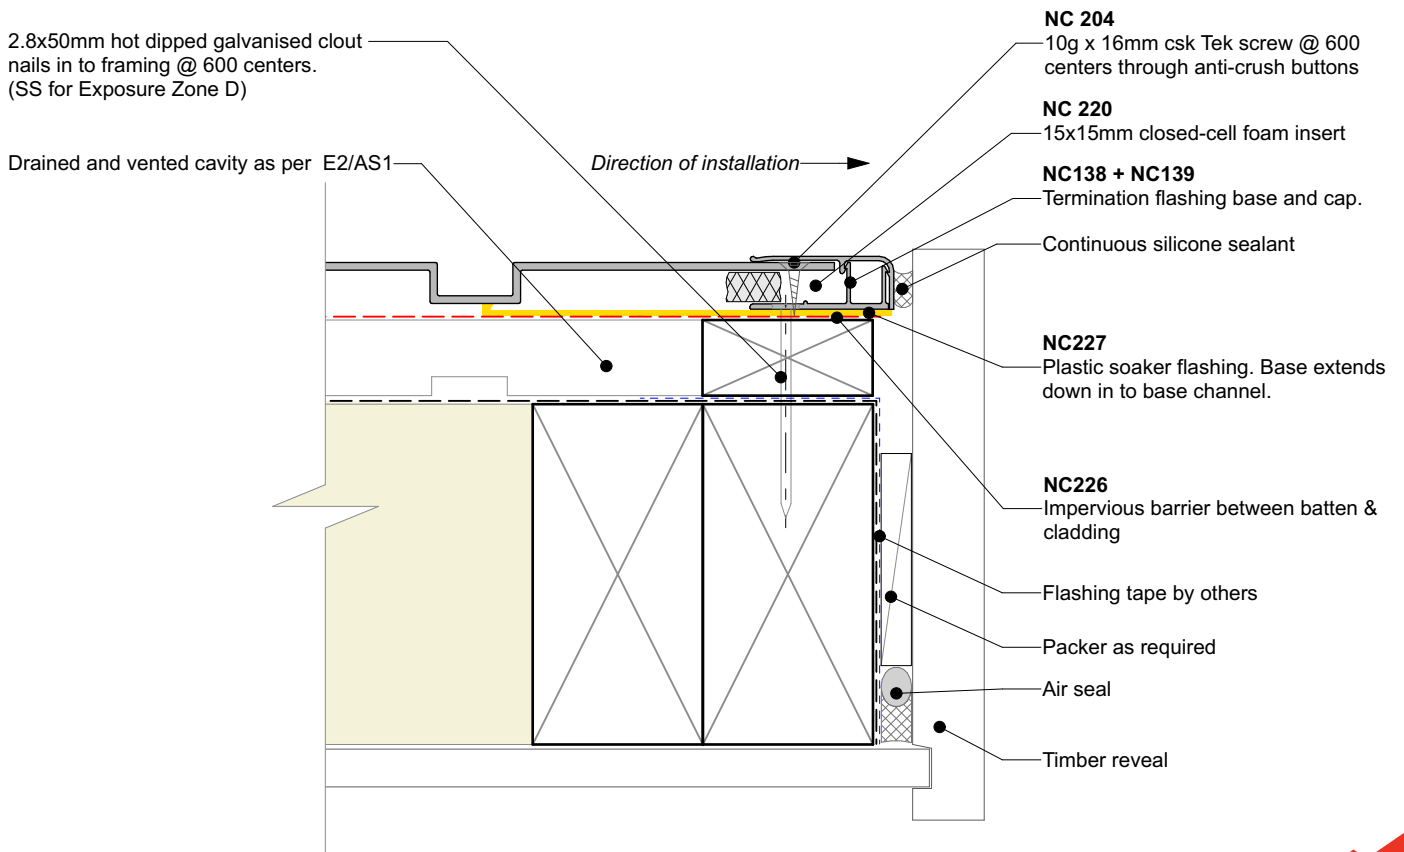

GARAGE DOOR HEAD (Timber reveal)

GARAGE DOOR JAMB (Timber reveal)

Nu-Wall cladding vertical on cavity
 Typical garage door head and jamb (Timber reveal)

NW-VOC-032.02

Drawn by: Nu-Wall	Date: 21/9/22
Checked by: RL, GT	Scale: 1:2 @ A4